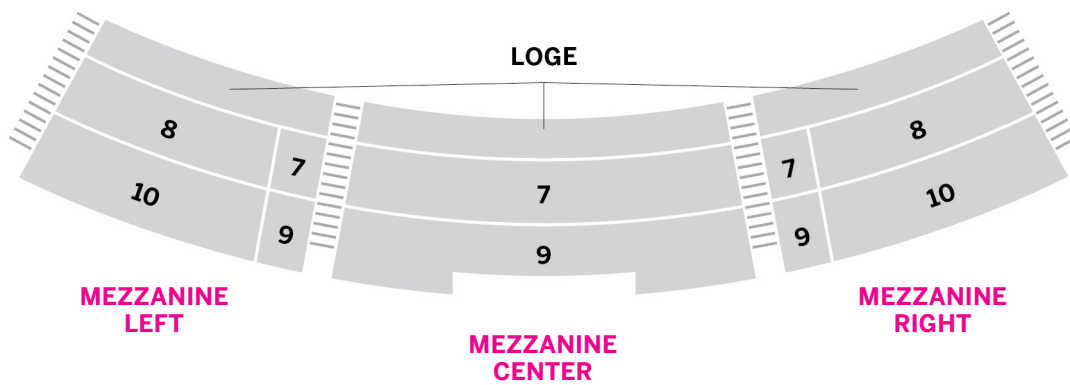

TICKETS

Order by Phone

800-280-4654 or 505-986-5900
Monday – Friday, 9 am to 5 pm, MT

Order online

at santafeopera.org

MAIN FLOOR

MEZZANINE

OVERHANGS THROUGH ROW W

Front Orchestra and Sections 1, 6, 9 & 10 are ADA accessible