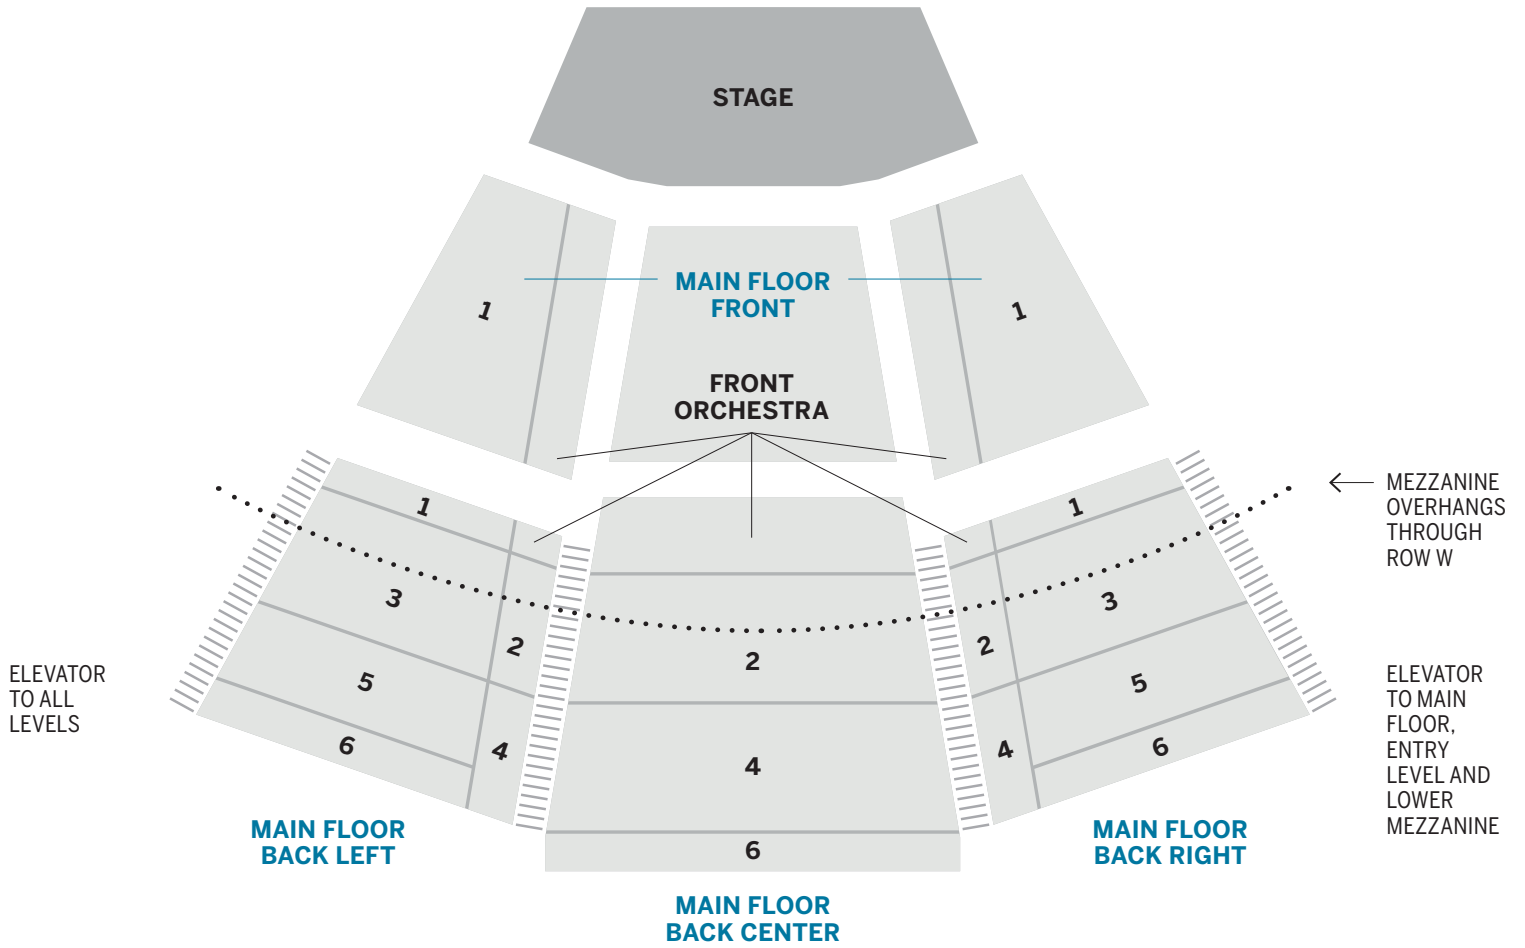

# MAIN FLOOR

# MEZZANINE

OVERHANGS THROUGH ROW W

Front Orchestra and Sections 1, 6, 9 & 10 are ADA accessible